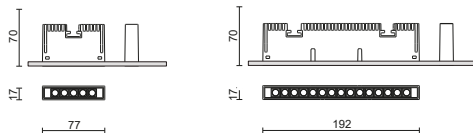

Minirooler-TL

Incasso per controsoffitti senza cornice + driver remoto
Downlight for false ceilings trimless + remote driver