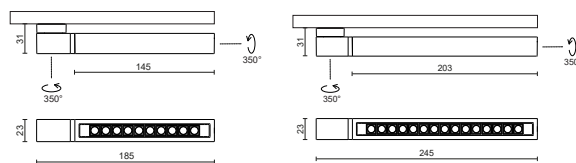

Info tecniche - applicazioni

Technical info - applications

Minirooler 48V

Dimmerabile PWM per binari a bassa tensione 48VDC
PWM, DALI and wireless dimmable for 48VDC low-voltage electrified tracks

Binario + Minirooler 48V

Track + Minirooler 48V
48Vdc incasso trimless / superficie / sospeso
48Vdc trimless recessed / surface / suspended

35 Track + Minirooler 48V

35 Track sospeso + uplight
35 Track suspended + uplight

Foil Track + Minirooler 48V

Binario 48V orientabile a scomparsa
Tiltable hidden 48V track

Minirooler Orientabile 48V / LKM

Proiettore lineare orientabile per binario 48V e 230V
Tiltable linear spotlight for 48V and 230V track