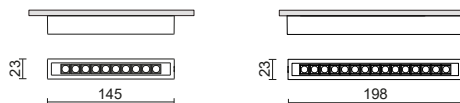

Minirooler Base

Plafoniera per luce fissa + driver remoto
Ceiling mounted fixed luminaire + remote driver