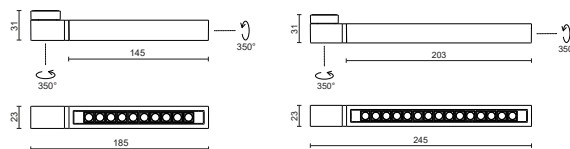

Minirooler-TL

Incasso per controsoffitti senza cornice + driver remoto
 Downlight for false ceilings trimless + remote driver

Minirooler Base

Plafoniera per luce fissa + driver remoto
 Ceiling mounted fixed luminaire + remote driver

Minirooler Orientabile Base

Plafoniera orientabile + driver remoto
 Tiltable and adjustable luminaire + remote driver

Minirooler Foil

Fonte luminosa a scomparsa, oscillante + driver remoto
 Hidden light source, tiltable + remote driver