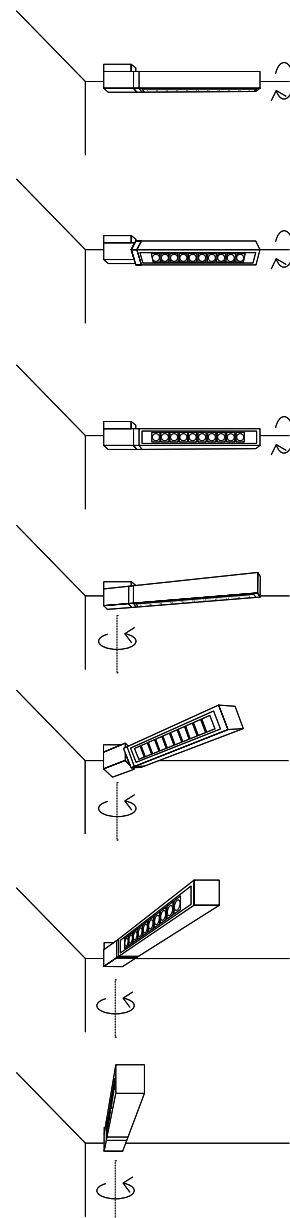

Miniroller orientabile

luce dritta al punto

Miniroller Adjustable, light straight to the point

Miniroller Orientabile è la soluzione di illuminazione definitiva per ambienti in costante cambiamento, come showroom, negozi e spazi espositivi, dove l'accento è posto su elementi che meritano la massima attenzione. Offre un'illuminazione versatile e concentrata, perfetta per mettere in risalto gli aspetti chiave del contesto in cui è inserito.

È disponibile in due varianti:

Miniroller Orientabile Base - per applicazioni a parete e soffitto

Miniroller Orientabile 48V / LKM - per applicazione a binario 48V e 230V

Miniroller Adjustable is the ultimate lighting solution for constantly changing environments, such as showrooms, stores, and exhibition spaces, where the focus is on elements that deserve the utmost attention. It provides versatile and concentrated lighting, perfect for highlighting key aspects of the context in which it is placed.

It is available in two variants:

Miniroller Orientabile Base - for wall and ceiling applications

Miniroller Orientabile 48V / LKM - for 48V and 230V track applications