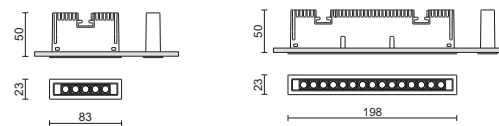

Minirooler-IN

In controsoffitti con cornice + driver remoto
Downlight for false ceilings with frame + remote driver