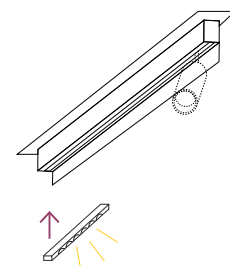

Miniroller is a product whose performance covers the needs of architects and lighting designers at 360°, highlighting its decorative imprint.

Binario + Miniroller 48V

Track + Miniroller 48V

48Vdc incasso trimless / superficie / sospeso
48Vdc trimless recessed / surface / suspended

35 Track + Miniroller 48V

35 Track sospeso + uplight
35 Track suspended + uplight

Foil Track + Miniroller 48V

Binario 48V orientabile a scomparsa
Tilttable hidden 48V track

Miniroller 48V con fascio installato nel sistema 35 Track, finitura nera.