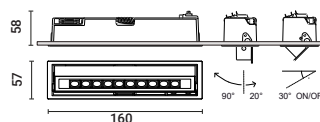

Minirooler-TL

Incasso per controsoffitti senza cornice + driver remoto
 Downlight for false ceilings trimless + remote driver

Minirooler Base

Plafoniera per luce fissa + driver remoto
 Ceiling mounted fixed luminaire + remote driver

Minirooler Orientabile Base

Plafoniera orientabile + driver remoto
 Tiltable and adjustable luminaire + remote driver

Minirooler Foil

Fonte luminosa a scomparsa, oscillante + driver remoto
 Hidden light source, tiltable + remote driver