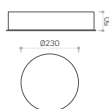

Dettagli rosoni / Canopy details

Rosone porta alimentatore / Square canopy

AC00362_00001 Bianco / White

AC00362 Nero / Black

AC00362_00004 Oro / Gold

Rosone porta alimentatore / Round canopy

AC00385 Bianco / White

AC00385_00002 Nero / Black

AC00385_00004 Oro / Gold

Rosone copricavi / Cable cover canopy

AC00262 Bianco / White

AC00320 Nero / Black

Ø83 mm

Dettagli driver e dimmer / Driver and dimmer details

AL00179 Output 24Vdc 75W On/Off (170x45x29 mm)

CT00050 Dimmer 1 ch DALI2-PUSH-0/1..10V (41x47x20 mm)

CT00052 Dimmer 1 ch PUSH/WIRELESS (41x47x20 mm)