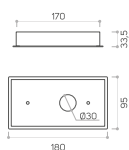

Dettagli rosoni / Canopy details

Rosone porta alimentatore / Square canopy

AC00362_00001 Bianco / White

AC00362 Nero / Black

AC00362_00004 Oro / Gold

Rosone porta alimentatore / Round canopy

AC00385 Bianco / White

AC00385_00002 Nero / Black

AC00385_00004 Oro / Gold

Rosone copricavi / Cable cover canopy

AC00262 Bianco / White

AC00320 Nero / Black

Ø83 mm

Dettagli driver e dimmer / Driver and dimmer details

AL00179 Output 24Vdc 75W On/Off (170x45x29 mm)

CT00050 Dimmer 1 ch DALI2-PUSH-0/1..10V (41x47x20 mm)

CT00052 Dimmer 1 ch PUSH/WIRELESS (41x47x20 mm)