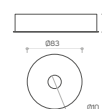

Dettagli rosoni / Canopy details

Rosone porta alimentatore / Square canopy

AC00362_00001 Bianco / White

AC00362 Nero / Black

AC00362_00004 Oro / Gold

Rosone porta alimentatore / Round canopy

AC00385 Bianco / White

AC00385_00002 Nero / Black

AC00385_00004 Oro / Gold

Rosone copricavi / Cable cover canopy

AC00262 Bianco / White

AC00320 Nero / Black

Ø83 mm

Dettagli driver e dimmer / Driver and dimmer details

AL00179 Output 24Vdc 75W On/Off (170x45x29 mm)

CT00050 Dimmer 1 ch DALI2-PUSH-0/1..10V (41x47x20 mm)

CT00052 Dimmer 1 ch PUSH/WIRELESS (41x47x20 mm)