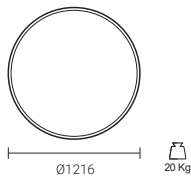

-D120

15 (+/- 1mm)

Driver da ordinare separatamente / Drivers to be ordered separately

AL00179 Output 24Vdc 150W
On/Off

Controller da ordinare separatamente / Controller to be ordered separately

CT00050 Dimmer 1 ch
DALI2-PUSH-0/1..10V

CT00052 Dimmer 1 ch
PUSH/WIRELESS

Reference configurator

Il codice prodotto si compone mettendo in fila, da sinistra a destra, i dati contenuti nelle colonne a partire da "Codice base".

The product code is created by putting in sequence the data starting from "Base code", from left to right.

es: OR-OSPN07D120

Accessori / accessories

Rosone quadrato / Square canopy
AC00362_00001 Bianco / White
AC00362 Nero / Black
AC00362_00004 Oro / Gold

Rosone tondo / Round canopy
AC00385 Bianco / White
AC00385_00002 Nero / Black
AC00385_00004 Oro / Gold

Rosone copricavi / Cable cover canopy
AC00262 Bianco / White
AC00320 Nero / Black
Ø83 mm