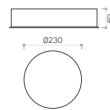

Dettagli rosoni / Canopy details

Rosone porta alimentatore / Square canopy
AC00362_00001 White
AC00362 Black
AC00362_00004 Gold

Rosone porta alimentatore / Round canopy
AC00385 White
AC00385_00002 Black
AC00385_00004 Gold

Rosone copricavi / Cable cover canopy
AC00262 White
AC00320 Black
Ø83 mm

Dettagli driver e dimmer / Driver and dimmer details

AL00179

CT00050 Dimmer 1 ch DALI2-PUSH-0/1..10V

CT00052 Dimmer 1 ch PUSH/WIRELESS