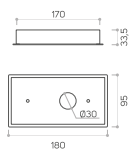

Dettagli rosoni / Canopy details

Rosone porta alimentatore / Square canopy
AC00362_00001 White
AC00362 Black
AC00362_00004 Gold

Rosone porta alimentatore / Round canopy
AC00385 White
AC00385_00002 Black
AC00385_00004 Gold

Rosone copricavi / Cable cover canopy
AC00262 White
AC00320 Black
Ø83 mm

Dettagli driver e dimmer / Driver and dimmer details

AL00179

CT00050 Dimmer 1 ch DALI2-PUSH-0/1..10V

CT00052 Dimmer 1 ch PUSH/WIRELESS