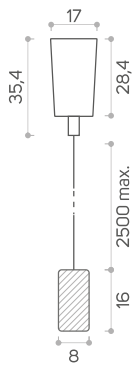

Dettagli sospensioni / Suspension details

/ suspension
/ suspension
/ suspension