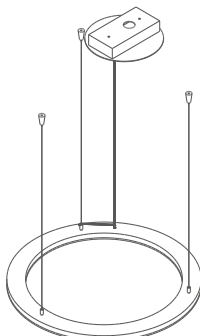

The product code is created by putting in sequence the data starting from "Base code", from left to right.

**Specifiche generali / General Specifications**

Tipologia di prodotto / Product type	Lampada LED / LED Lamp
Accessori di montaggio/ Mounting accessories	Kit sospensione / Suspension Kit
Luogo di montaggio / Place of assembly	Soffitto / Ceiling
Ambiente di installazione / Installation location	Interni / Indoor

**Specifiche illuminotecniche / Lighting specifications**

Dimensione Size (mm)	LED Lumen	Product Lumen	Watt	Vdc	Colour T	CRI
-------------------------	--------------	------------------	------	-----	-------------	-----

12 Kg

-D100

25 Kg

-D150

42 Kg

-D200

19 (+/- 1mm)

Misure in mm / Size in mm

Vista anteriore / Front view

Vista posteriore / Rear view

**Specifiche fisiche / Physical specifications**

Corpo / Body	Alluminio / Aluminium
Copertura / Optical device	Opale / Opal
Finiture/ Finiture	Verniciato / Varnished