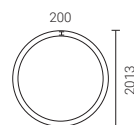

-D200

42 Kg

19 (+/- 1mm)

Driver da ordinare separatamente / Drivers to be ordered separately

AL00179 Output 24Vdc 150W
On/Off

Controller da ordinare separatamente / Controller to be ordered separately

CT00050 Dimmer 1 ch
DALI2-PUSH-0/1..10V

CT00052 Dimmer 1 ch
PUSH/WIRELESS

Reference configurator

Il codice prodotto si compone mettendo in fila, da sinistra a destra, i dati contenuti nelle colonne a partire da "Codice base".

The product code is created by putting in sequence the data starting from "Base code", from left to right.

es: IN-OSPN01D100