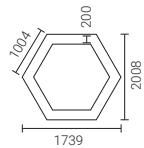

43,5 Kg

-L201

19 (+/- 1mm)

Driver da ordinare separatamente / Drivers to be ordered separately

07145 Output 24Vdc 150W
On/Off

Controller da ordinare separatamente / Controller to be ordered separately

CT0050 Dimmer 1 ch
DALI2-PUSH-0/1..10V

CT0052 Dimmer 1 ch
PUSH/WIRELESS

Reference configurator

Il codice prodotto si compone mettendo in fila, da sinistra a destra, i dati contenuti nelle colonne a partire da "Codice base".

The product code is created by putting in sequence the data starting from "Base code", from left to right.

es: H0-OSPZ07L201

Accessori / accessories

Rosone quadrato / Square canopy
AC00362_00001 Bianco / White
AC00362 Nero / Black
AC00362_00004 Oro / Gold

Rosone tondo / Round canopy
AC00385 Bianco / White
AC00385_00002 Nero / Black
AC00385_00004 Oro / Gold

Rosone copricavi / Cable cover canopy
AC00262 Bianco / White
AC00320 Nero / Black
Ø83 mm