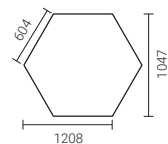

-L120

19 (+/- 1mm)

Driver da ordinare separatamente / Drivers to be ordered separately

07145   Output 24Vdc 150W
On/Off

Controller da ordinare separatamente / Controller to be ordered separately

CT0050   Dimmer 1 ch
DALI2-PUSH-0/1..10V

CT0052   Dimmer 1 ch
PUSH/WIRELESS

Reference configurator

Il codice prodotto si compone mettendo in fila, da sinistra a destra, i dati contenuti nelle colonne a partire da "Codice base".

The product code is created by putting in sequence the data starting from "Base code", from left to right.

es: GA-OSPN01L065

Accessori / accessories

Rosone quadrato / Square canopy
AC00362_00001 Bianco / White
AC00362 Nero / Black
AC00362_00004 Oro / Gold

Rosone tondo / Round canopy
AC00385 Bianco / White
AC00385_00002 Nero / Black
AC00385_00004 Oro / Gold

Rosone copricavi / Cable cover canopy
AC00262 Bianco / White
AC00320 Nero / Black
Ø83 mm