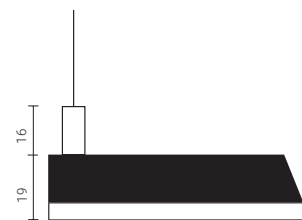

Caratteristiche illuminotecniche / Lighting specifications

Dimensione Size (mm)	LED Lumen	Product Lumen	Watt	Vdc	Colour T	CRI
620x620	5760	2880	48	24	2700	93
	6000	3000	48	24	3000	93
	6360	3180	48	24	4000	93
920x920	8640	4320	72	24	2700	93
	9000	4500	72	24	3000	93
	9540	4770	72	24	4000	93
1220x1220	11520	5760	96	24	2700	93
	12000	6000	96	24	3000	93
	12720	6360	96	24	4000	93

-L066

-L099

-L121

19 (+/- 1mm)

Driver da ordinare separatamente / Drivers to be ordered separately

AL00179 Output 24Vdc 150W
On/Off

Controller da ordinare separatamente / Controller to be ordered separately

CT00050 Dimmer 1 ch
DALI2-PUSH-0/1..10V

CT00052 Dimmer 1 ch
PUSH/WIRELESS

Reference configurator

Il codice prodotto si compone mettendo in fila, da sinistra a destra, i dati contenuti nelle colonne a partire da "Codice base".

The product code is created by putting in sequence the data starting from "Base code", from left to right.

es: CR-OCRN02L099

Accessori / accessories

Rosone quadrato / Square canopy
AC00362_00001 Bianco / White
AC00362 Nero / Black
AC00362_00004 Oro / Gold

Rosone tondo / Round canopy
AC00385 Bianco / White
AC00385_00002 Nero / Black
AC00385_00004 Oro / Gold

Rosone copricavi / Cable cover canopy
AC00262 Bianco / White
AC00320 Nero / Black
Ø83 mm