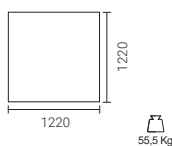

-L121

19 (+/- 1mm)

Driver da ordinare separatamente / Drivers to be ordered separately

AL00179 Output 24Vdc 150W
On/Off

Controller da ordinare separatamente / Controller to be ordered separately

CT00050 Dimmer 1 ch
DALI2-PUSH-0/1..10V

CT00052 Dimmer 1 ch
PUSH/WIRELESS

Reference configurator

Il codice prodotto si compone mettendo in fila, da sinistra a destra, i dati contenuti nelle colonne a partire da "Codice base".

The product code is created by putting in sequence the data starting from "Base code", from left to right.

es: CR-OCRN02L099

Accessori / accessories

Rosone quadrato / Square canopy
AC00362_00001 Bianco / White
AC00362 Nero / Black
AC00362_00004 Oro / Gold

Rosone tondo / Round canopy
AC00385 Bianco / White
AC00385_00002 Nero / Black
AC00385_00004 Oro / Gold

Rosone copricavi / Cable cover canopy
AC00262 Bianco / White
AC00320 Nero / Black
Ø83 mm