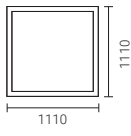

11 Kg

-L091

20 Kg

-L111

27 (+/- 1mm)

Driver da ordinare separatamente / Drivers to be ordered separately

AL00179 Output 24Vdc 150W
On/Off

Controller da ordinare separatamente / Controller to be ordered separately

CT00050 Dimmer 1 ch
DALI2-PUSH-0/1..10V

CT00052 Dimmer 1 ch
PUSH/WIRELESS

Reference configurator

Il codice prodotto si compone mettendo in fila, da sinistra a destra, i dati contenuti nelle colonne a partire da "Codice base".

The product code is created by putting in sequence the data starting from "Base code", from left to right.

es: ELG-OCRN07L111