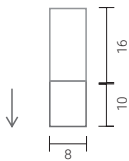

ORION SP

SOSPENSIONE / SUSPENSION

01 Bianco White 02 Nero Black 07 Oro Gold

-L10 1 m 0,20 Kg
-L20 2 m 0,40 Kg

Codice base Base code **Ottica** Optic **Fissaggio** Fixing **Colour** T (K) **Finitura** Finish **Chiusura** Closing

Customizzabile fino a 4m
Customizable up to 4m

ON - **O** opale / opal **SP** **Z** 2700K **01** **L10**
C 3000K **02** **L20**
N 4000K **07**

24Vdc

CE IP20

Caratteristiche illuminotecniche / Lighting specifications

Dimensione Size (mm)	LED Lumen	Product Lumen		Watt	Vdc	Colour T	CRI
		opal	prismatic				
1002	1220	915	-	11	24	2700	93
	1280	960	-	11	24	3000	93
	1340	1005	-	11	24	4000	93
2002	2440	1830	-	22	24	2700	93
	2560	1920	-	22	24	3000	93
	2680	2010	-	22	24	4000	93

CT00052 Dimmer 1 ch
PUSH/WIRELESS

Reference configurator

Il codice prodotto si compone mettendo in fila, da sinistra a destra, i dati contenuti nelle colonne a partire da "Codice base".

The product code is created by putting in sequence the data starting from "Base code", from left to right.